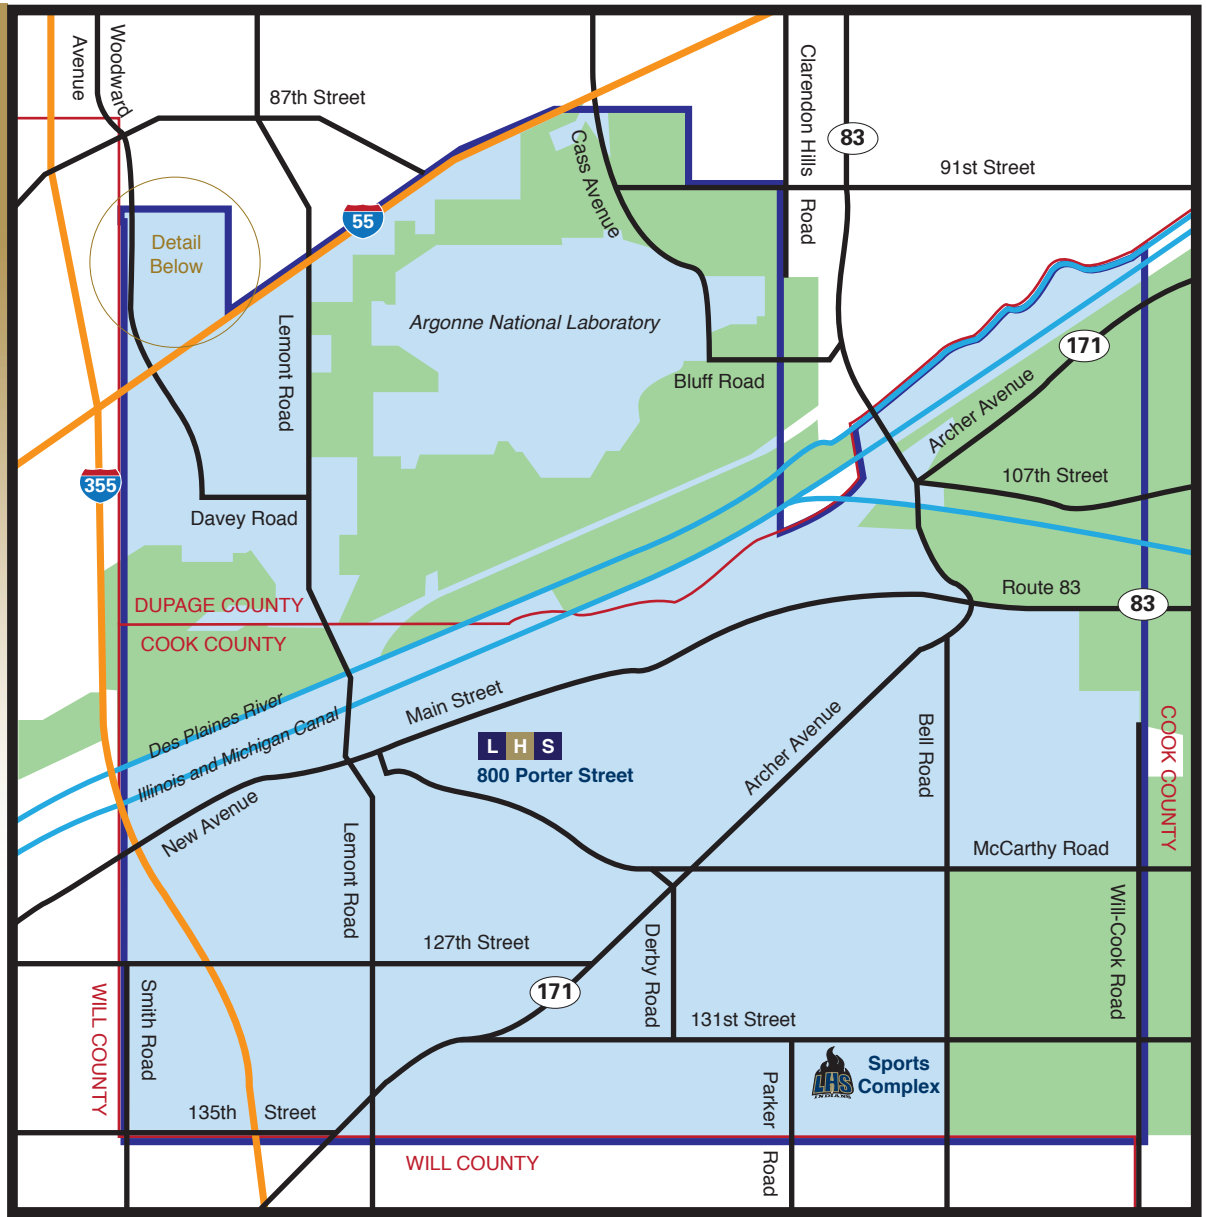

# Lemont High School District 210 Boundary Map

District 210 Boundaries
  County Boundaries
  Forest Preserves

## Northwest Boundary Detail

- Residences with numbers higher than 1201 on Gloucester Road, Westminster Drive and Hillcrest Lane are within District 210's boundaries.
- Residences with numbers higher than 10S400 on Havens Drive are within District 210's boundaries.

**Lemont High School**  
**District 210 serves**  
**Lemont and portions of**  
**Darien, Downers Grove**  
**and Woodridge.**