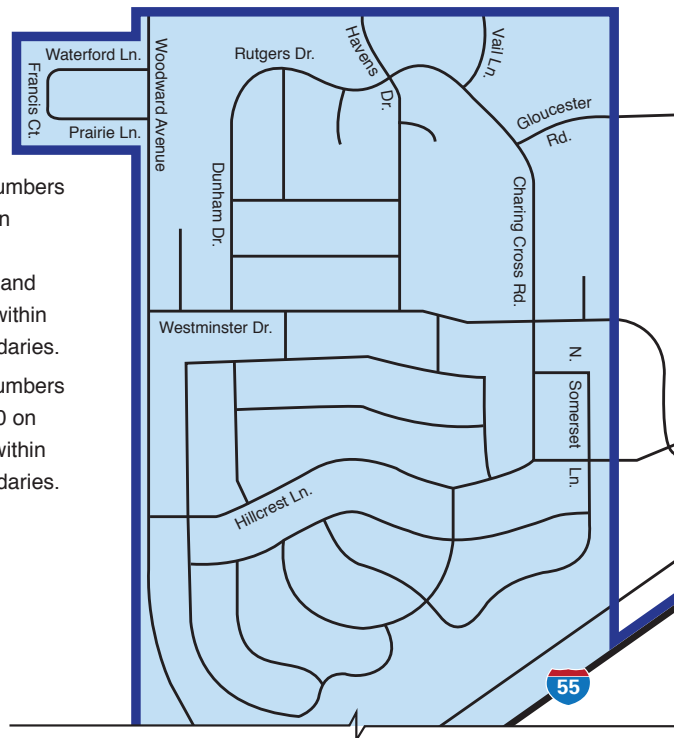

# Lemont High School District 210 Boundary Map

District 210 Boundaries
  County Boundaries
  Forest Preserves

## Northwest Boundary Detail

- Residences with numbers higher than 1201 on Gloucester Road, Westminster Drive and Hillcrest Lane are within District 210's boundaries.
- Residences with numbers higher than 10S400 on Havens Drive are within District 210's boundaries.

**Lemont High School**  
**District 210 serves**  
**Lemont and portions of**  
**Darien, Downers Grove**  
**and Woodridge.**